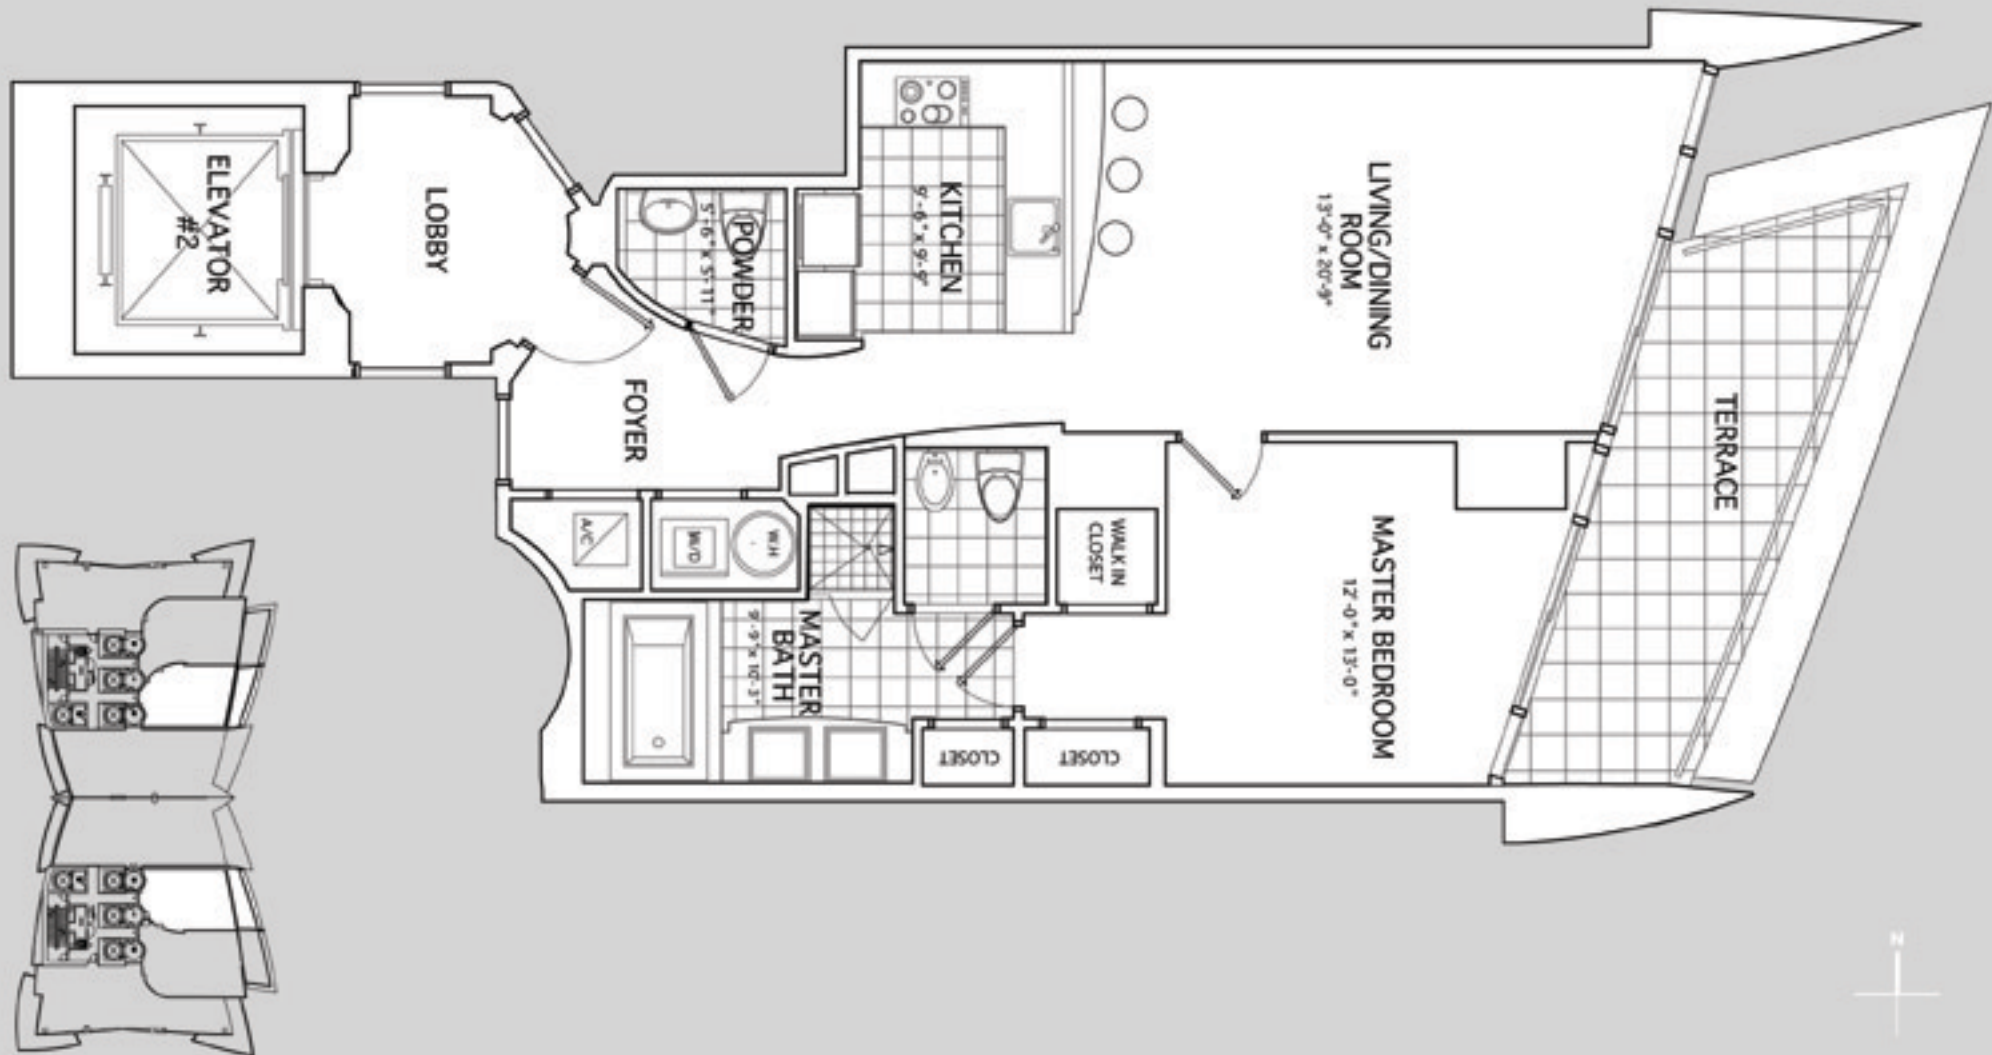

DREAM PLAN UNIT B-1

1 BEDROOM, 1 1/2 BATHS

TOTAL AREA: 1,085 SQ.FT. 100.7 SQ.M

Our representations cannot be relied upon as correctly stating representations of the developer. For correct representations, make reference to this document and to the documents required by section 718.503, Florida statutes, to be furnished by a developer to a buyer or lessee. All dimensions are approximate, and all floorplans and development plans are subject to change. The Developer's obligation under the Contract for Sale and Purchase of the units at Jade Beach with respect to installation of flooring in the units is specifically limited to floors in the baths only.